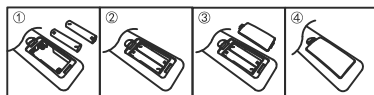

incl.

Frequency Bandwidth	Maximal radiation transmitting power
2400MHz--2483MHz	6dBm

Battery: 2 x AAA 1.5V